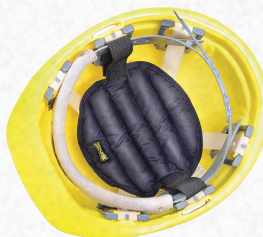

TERRY TOPPERS® HARD HAT SWEATBAND

870

#1 SELLING TERRY SWEATBAND

SNAP-ON HARD HAT SWEATBAND

- Easily attaches to hard hat suspension with snaps
- Soft material made to absorb and wick away sweat

SKU	UPC	COLOR	QTY
870B100-01	021844568365	NAVY	100
870B100-15	021844568372	BEIGE	100
870B20-01	021844568389	NAVY	20
870B20-15	021844568396	BEIGE	20
870-01	021844568341	NAVY	1
870-15	021844568358	BEIGE	1

THE ORIGINAL!

CROSS PRODUCTS

FULL BRIM HARD HAT
VF200

MIRACOOl® HARD HAT PAD
968

STOW AWAY HARD HAT SHADE
899

OCCUNOMIX INTERNATIONAL LLC
585-52 North Bicycle Path
Port Jefferson Station, NY 11776

CUSTOMER SERVICE DIRECT 631-791-1955
TOLL FREE 800-466-0071 FAX 631-474-0073
WWW.OCCUNOMIX.COM